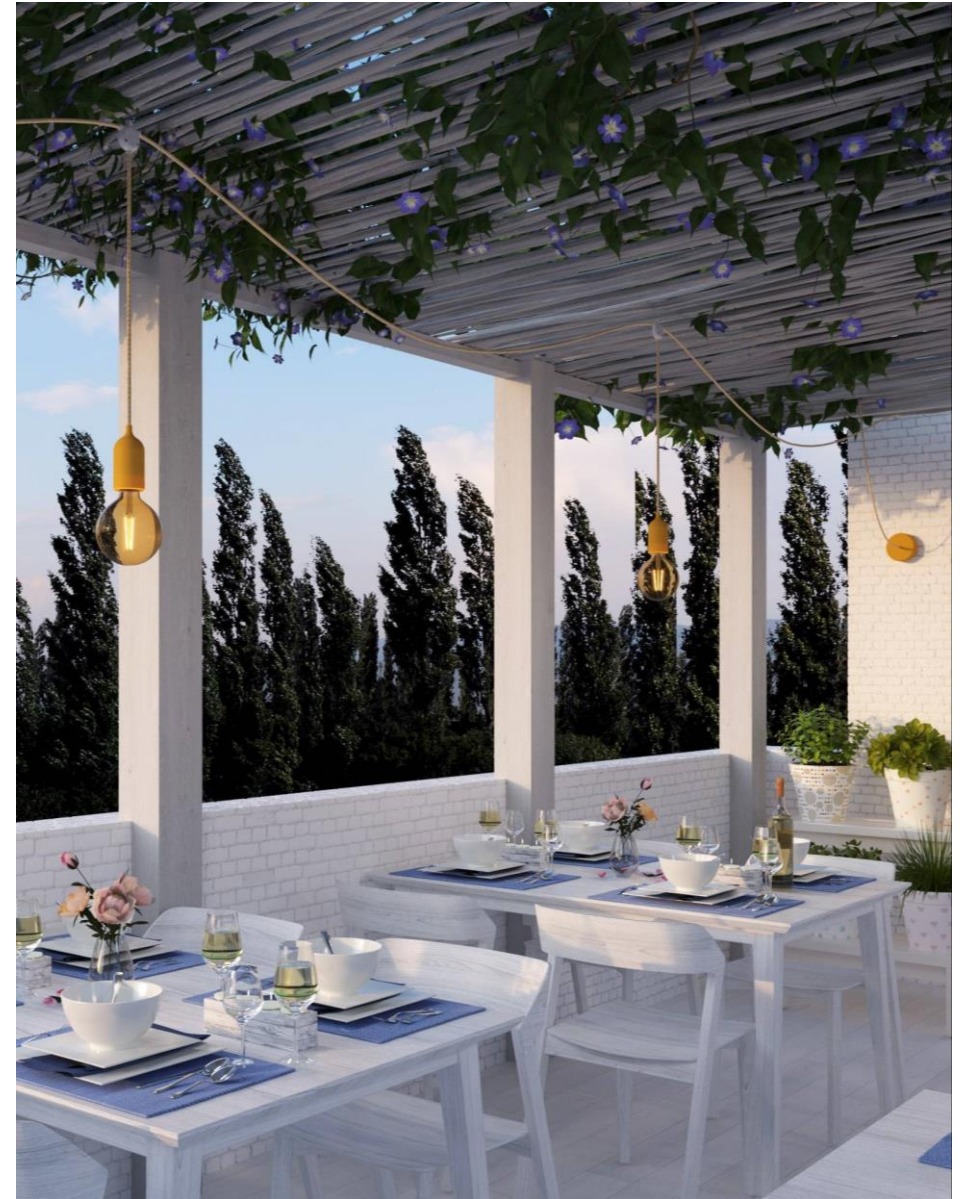

LINGONBERRIES

NORDIC DESIGN

We are proud to announce our latest collections of hospitality furniture and lighting.

From bean bags to partitions, from sofa sets to planters, we have all your outdoor needs covered for both your home and your hospitality establishment.

Rooted in a love for industrial, vintage and Nordic-inspired design combined with craftsmanship that has respect for nature, Lingonberries recognizes that a home is more than just a dwelling. The outdoor space should be no less.