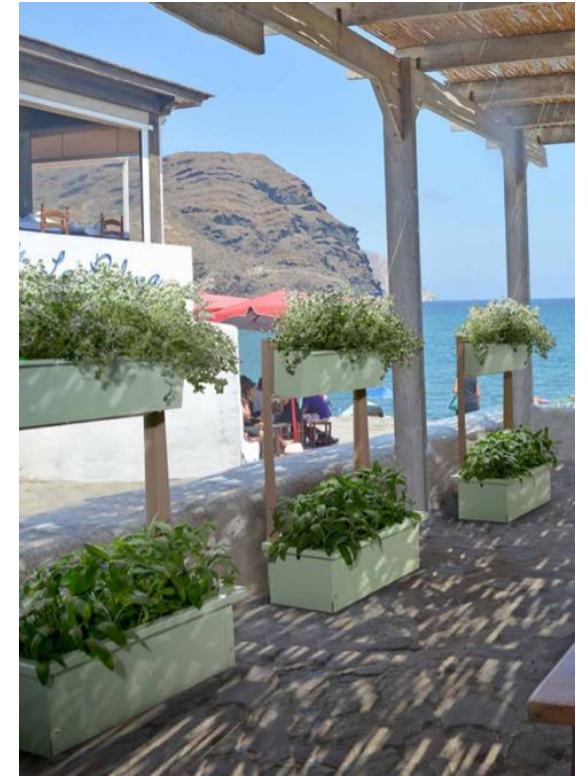

Planters and pots to embellish any space which can also serve as a screen.

Dividers for restaurants and bars, for privacy and boundaries which can also incorporate planters. A solution to separate the passage way from the seating areas. These vertical structures create a nice combination of green and shelter in the open space. They are also suitable for indoors.

Create a beautiful and cozy outdoor environment with our outdoor pendant lampshades. Made of weatherproof fabric with a galvanized steel frame, they are capable of hanging outdoors regardless of the weather.