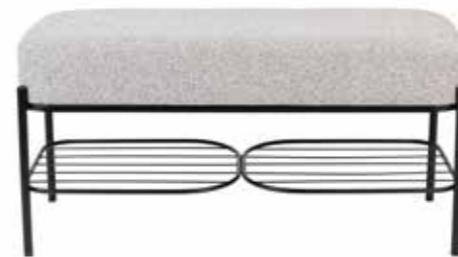

35x39 cm

MILOU RECTANGULAR

50x35x45 cm

● MORE VARIATIONS AVAILABLE

MILOU SQUARE

35x35x45 cm

● MORE VARIATIONS AVAILABLE

NEW drop 1

WEBSTER BENCH

118x37x45 cm
material: iron, steel, teak wood

● MORE VARIATIONS AVAILABLE

MARCOS BENCH

93x35x45 cm

● MORE VARIATIONS AVAILABLE

MILOU BENCH

90x35x45 cm